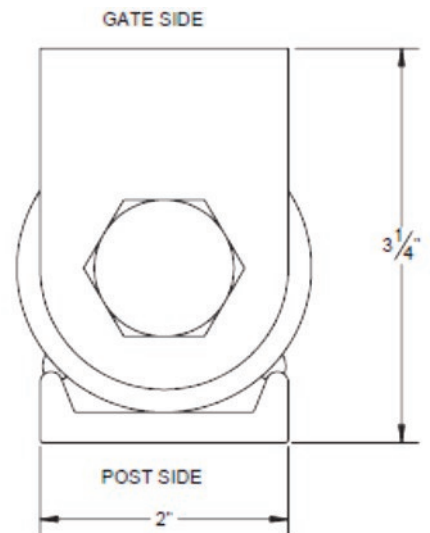

- Heavy Duty for Maximum Durability
- Dependable Roller Bearing Design
- Even Weight Distribution

Strongest

- Weight capacity up to 3,000 lbs. per pair
- Five Times the weight-bearing surface of the next comparable barrel hinge
- Largest weld Surface in the industry

Limited Lifetime Warranty

OUR Hinge. THEIR Gate. YOUR Reputation

"Best Warranty in the Industry"

**GUARDIAN—
HEAVY DUTY HINGE**

A TOP VIEW
SCALE NTS

B FRONT VIEW
SCALE NTS

C SIDE VIEW
SCALE NTS

4261 S. Country Club, Tucson, AZ 85714 - USA