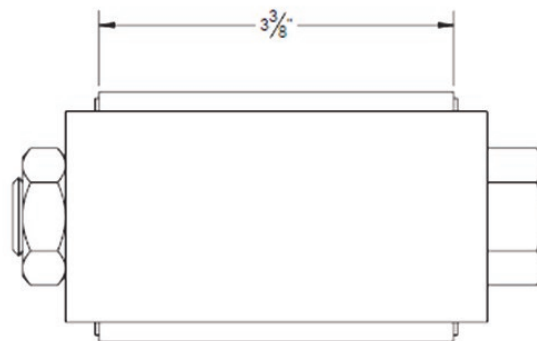

**GUARDIAN—
HEAVY DUTY HINGE**

A TOP VIEW
SCALE NTS