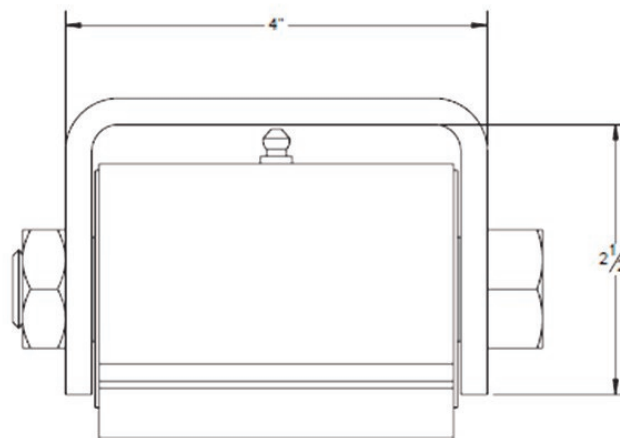

- Heavy Duty for Maximum Durability
- Dependable Roller Bearing Design
- Even Weight Distribution

Strongest

- Weight capacity up to 3,000 lbs. per pair
- Five Times the weight-bearing surface of the next comparable barrel hinge
- Largest weld Surface in the industry

Limited Lifetime Warranty

OUR Hinge. THEIR Gate. YOUR Reputation

"Best Warranty in the Industry"

**GUARDIAN—
HEAVY DUTY HINGE**

A TOP VIEW
SCALE NTS

B FRONT VIEW
SCALE NTS

C SIDE VIEW
SCALE NTS

4261 S. Country Club, Tucson, AZ 85714 - USA